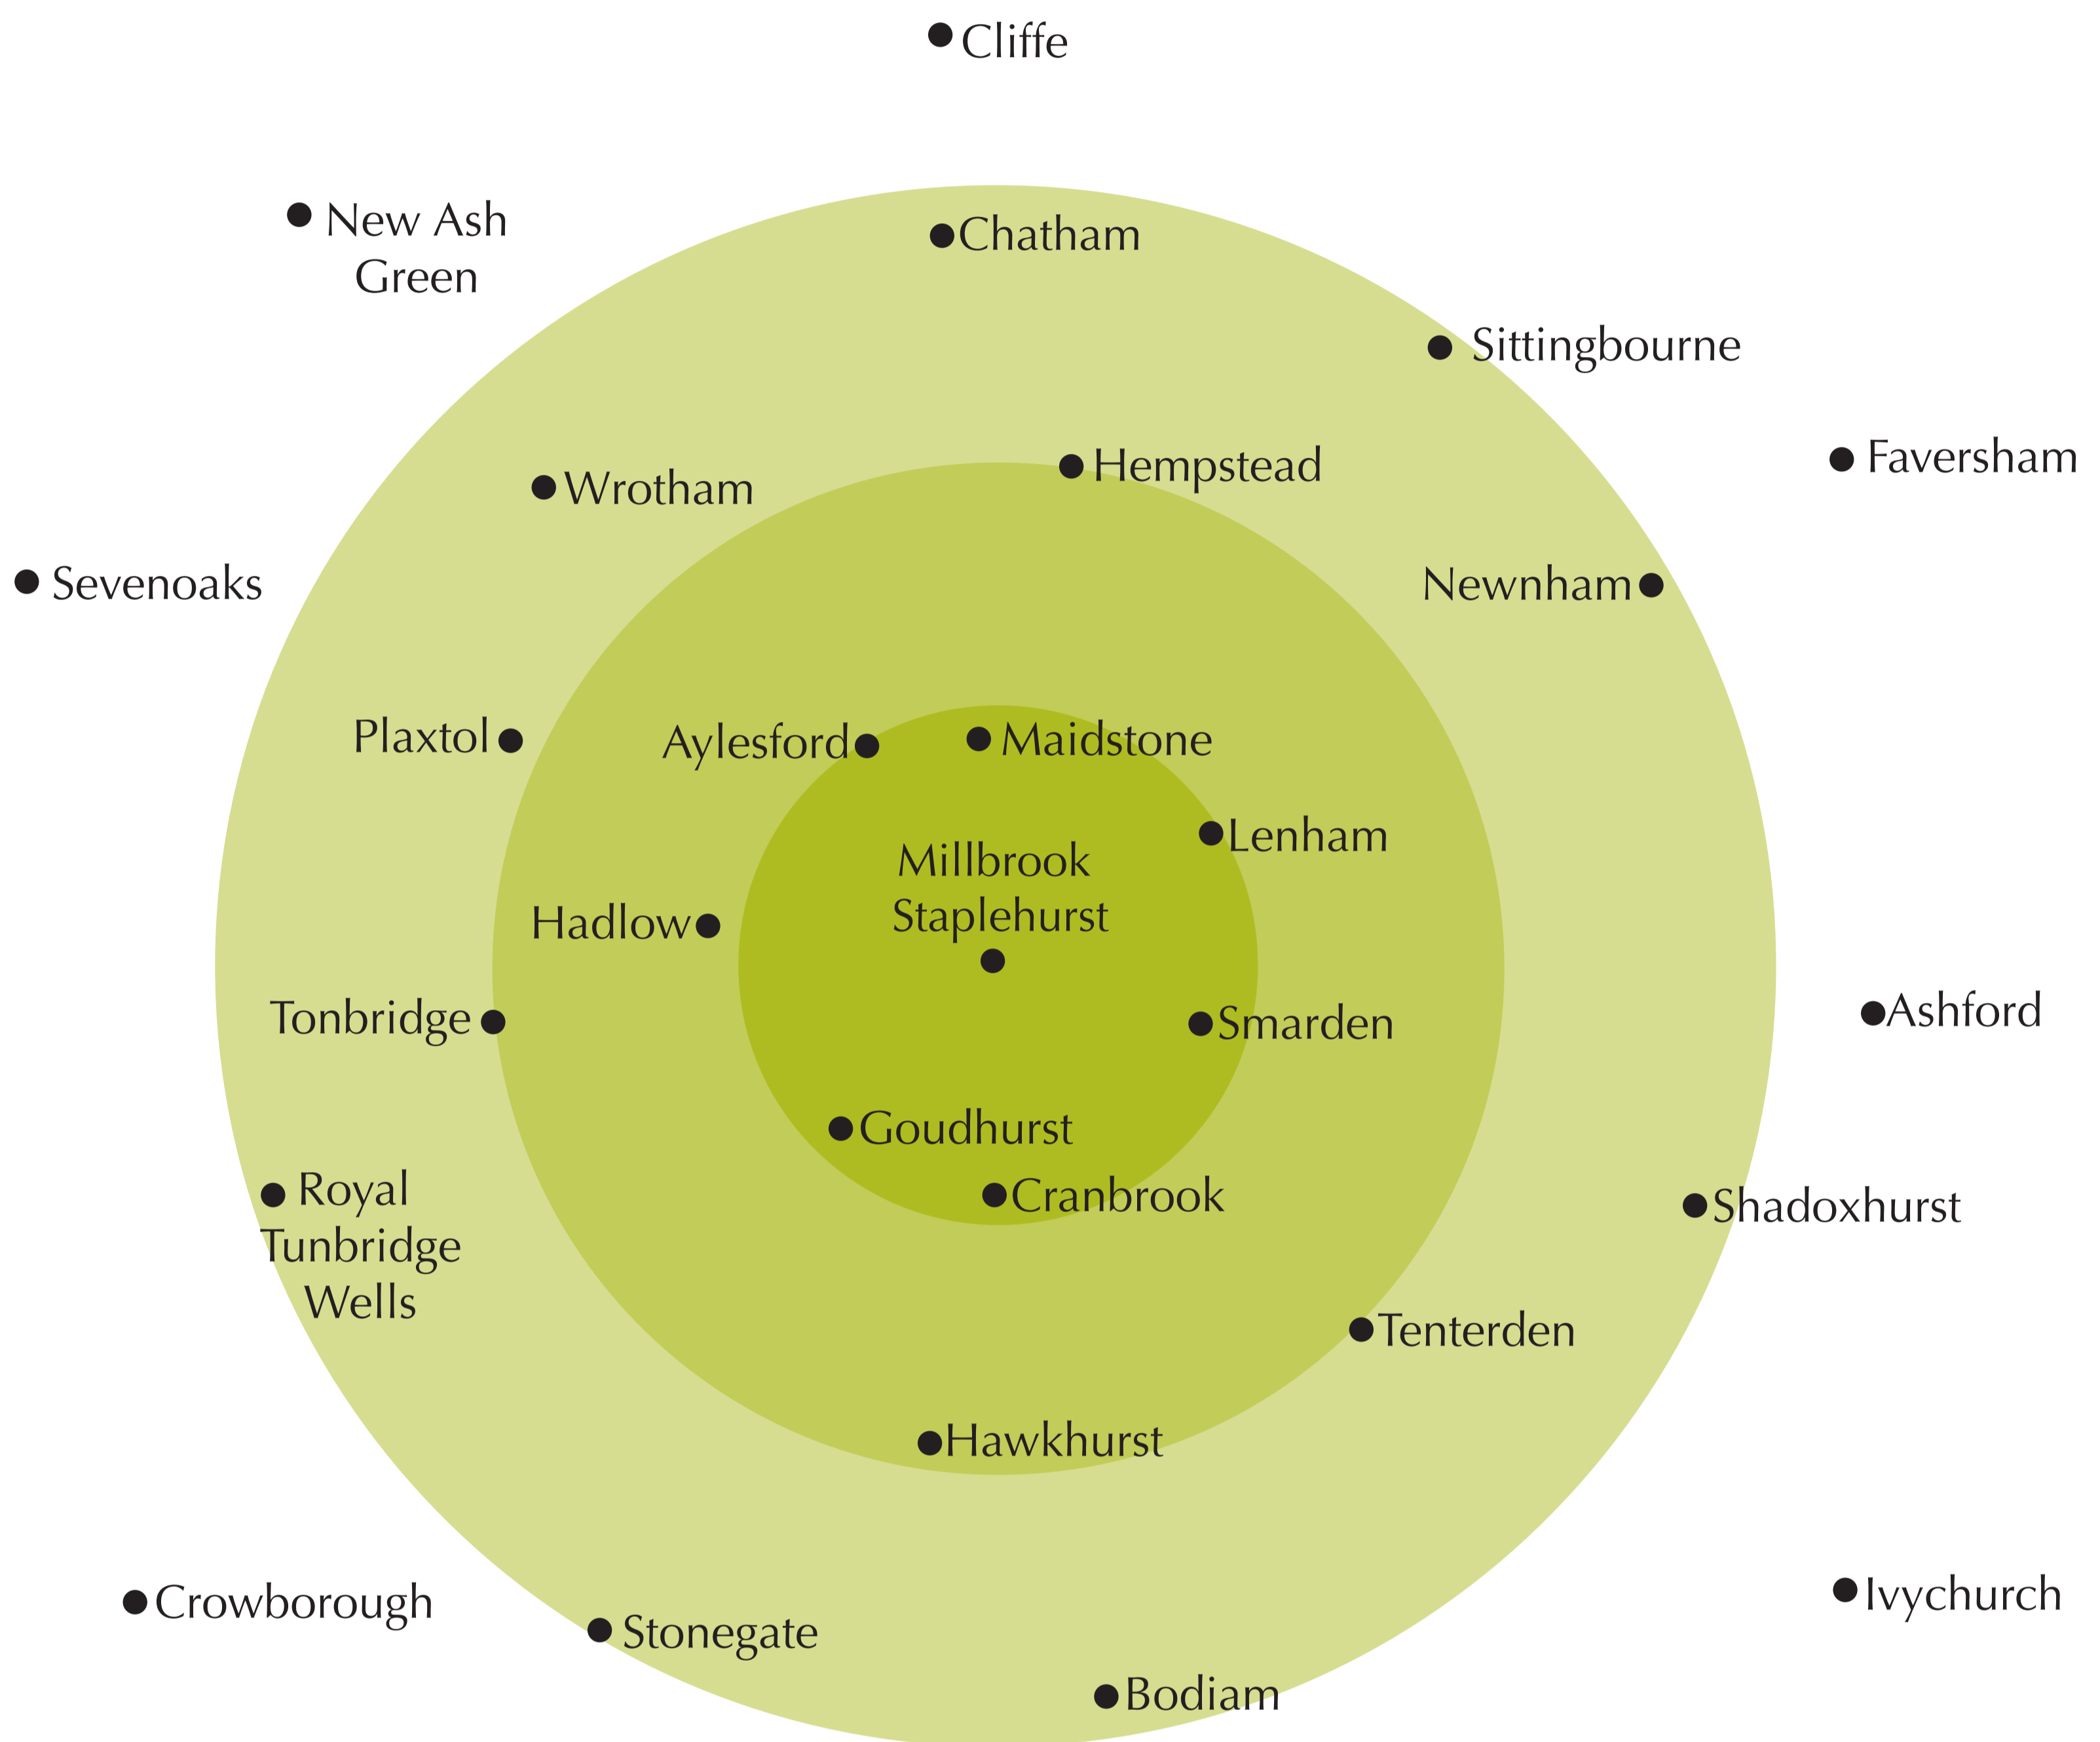

# Too big? We deliver!

## Standard Delivery Charges\*

	Within 10 miles £10		10 to 15 miles £15		15 to 20 miles £20
---	------------------------	---	-----------------------	---	-----------------------

\*We deliver on weekdays only.

\*Spend over £1,000 for free delivery within 20 miles.

\*Over 20 miles agreed individually with Duty Manager

\*For heavy or bulky items, we charge double the standard delivery charge. This is to ensure your goods arrive safely, accompanied by 2 lifters.